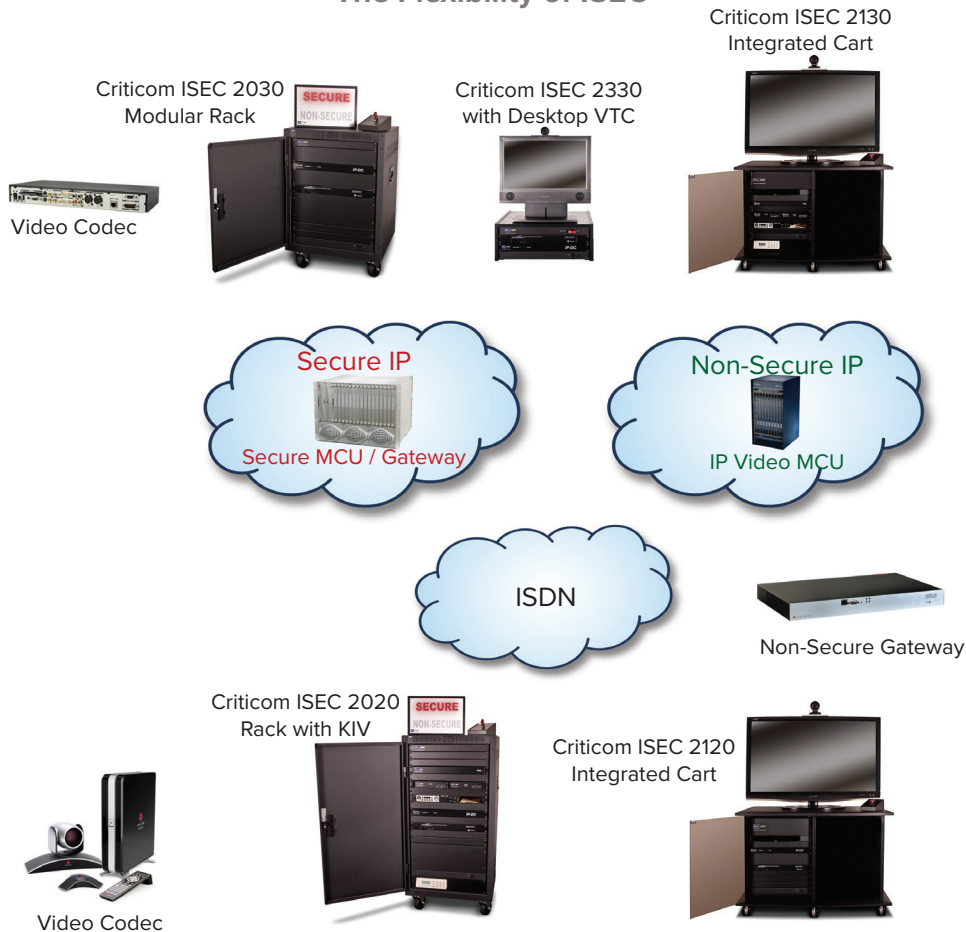

Criticom ISEC 2150

Secure H.323/H.320 video cart solution

3eTI's Criticom ISEC 2150 series of IP/ISDN (H.323/H.320) video cart solutions is designed to meet all of your secure, multi-domain video conferencing needs. Integrating Ultra Electronics Criticom's DISA-approved and TEMPEST-certified secure video switching product (ISEC) with industry-leading codecs and AV technology, the ISEC 2150 series is your solution for secure, agile video conferencing across IP and ISDN environments.

Criticom ISEC 2150 solutions provide all the benefits of Criticom's ISEC's secure/non-secure switching technology, integrated with leading vendor video codecs and choice of LCD displays. The series of rollabout credenzas is well-suited for both office and conference room applications, and provides everything that is needed for secure IP and ISDN video conferencing.

With the flip of a single table-top switch, users can quickly establish a secure or non-secure video connection regardless of network type, guaranteeing Information Assurance (IA) compliance across both IP and ISDN conferencing networks. In addition, Criticom ISEC's illuminated sign clearly indicates the security status, providing users with complete assurance that their video communications are uncompromised.

NETWORK INTERFACES

- 4x BRI (RJ-45) (standard)
- 1x PRI (RJ-45) (optional)
- 2x LAN/Ethernet (RJ-45) 10/100 Mbps

ENCRYPTION

- Support for KIV-7M or HSB
- KIV-19M rack optional

POWER

- 110-120 VAC, 60 HZ

The Flexibility of ISEC